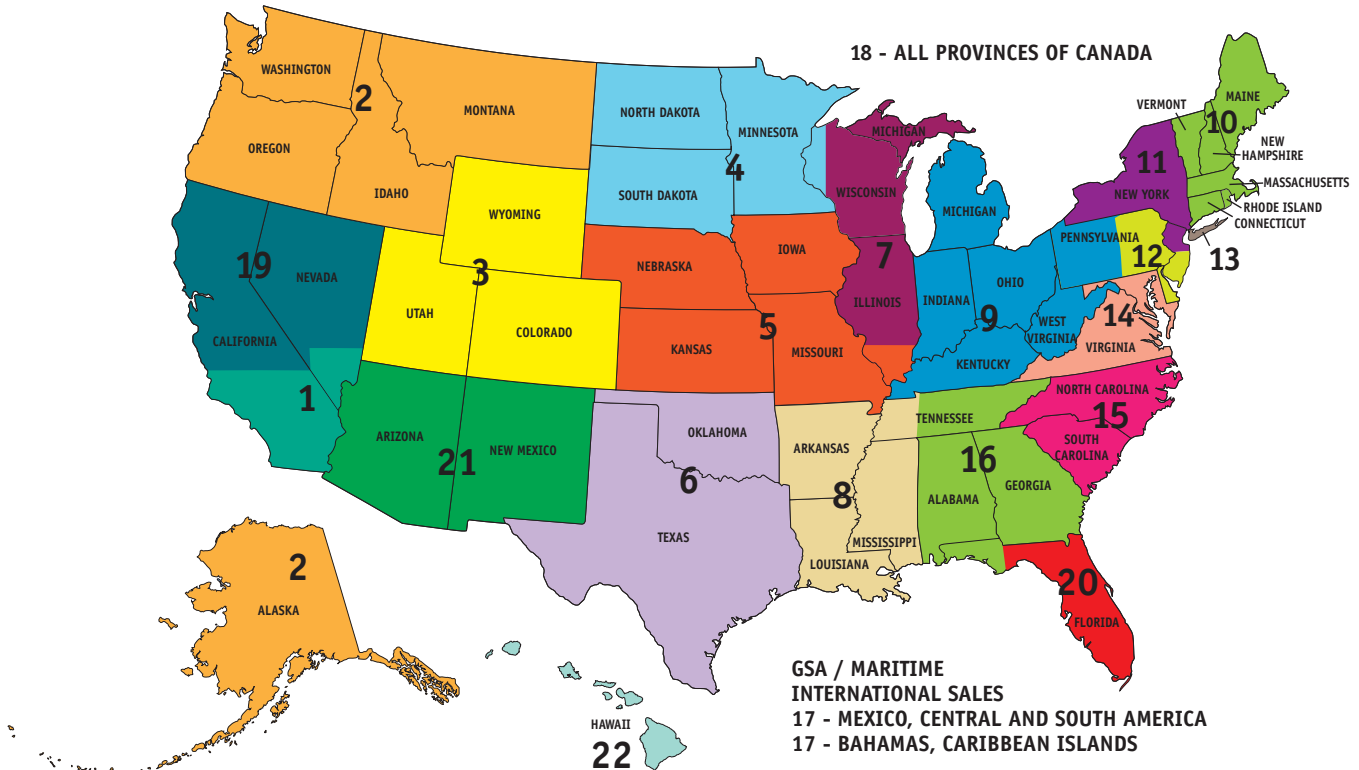

REGIONAL SALES REPRESENTATIVES

1. CONTACT FACTORY

2. SCHULZ ASSOCIATES
711 Kirkland Avenue
Kirkland, WA 98033
425.828.4557
E-mail: jeff@schulzassoc.com

3. ASSOCIATED REPRESENTATIVES INC.

145 S. Zephyr Street
Lakewood, CO 80226
303.237.3737
E-mail: info@asreps.com