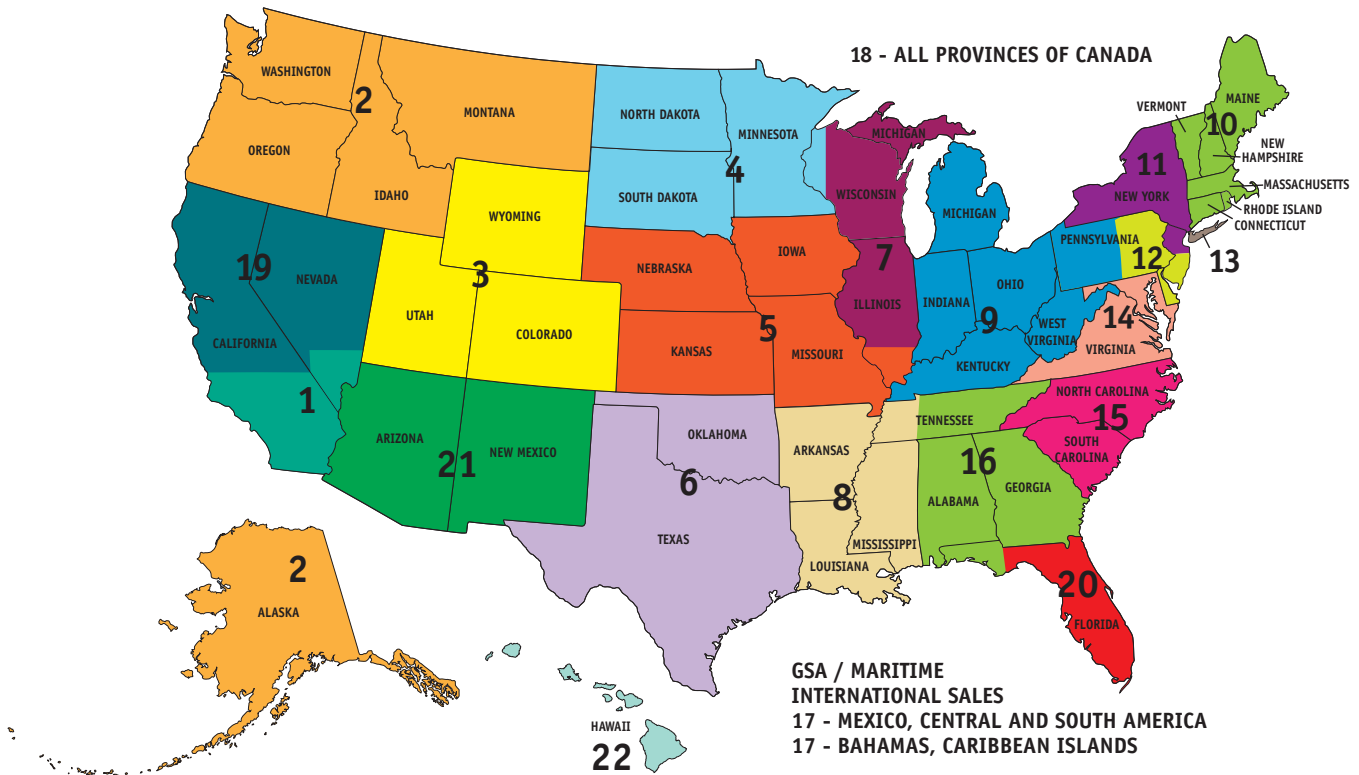

REGIONAL SALES REPRESENTATIVES

1. CONTACT FACTORY

2. SCHULZ ASSOCIATES

711 Kirkland Avenue
Kirkland, WA 98033
425.828.4557
E-mail: jeff@schulzassoc.com

3. ASSOCIATED REPRESENTATIVES INC.

145 S. Zephyr Street
Lakewood, CO 80226
303.237.3737
E-mail: info@asreps.com