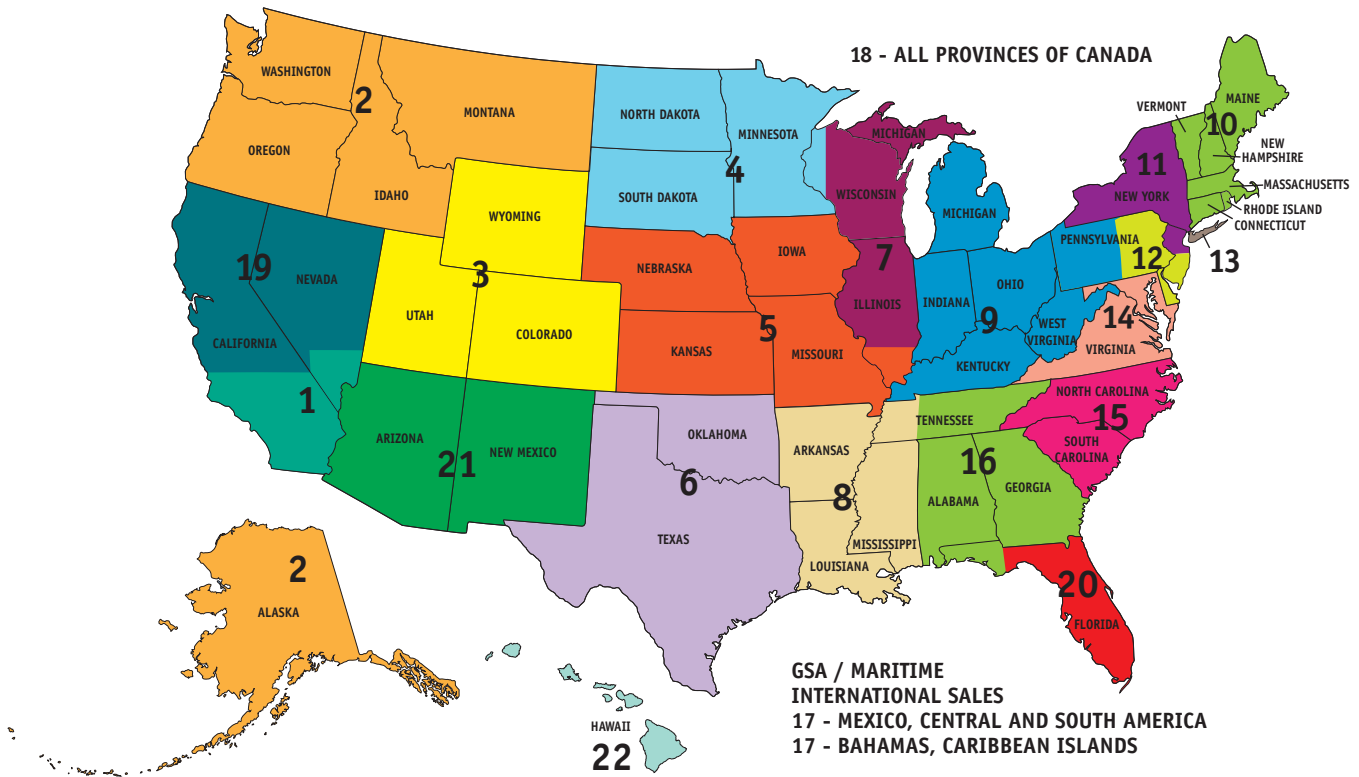

REGIONAL SALES REPRESENTATIVES

1. CONTACT FACTORY

2. SCHULZ ASSOCIATES
711 Kirkland Avenue
Kirkland, WA 98033
425.828.4557
E-mail: jeff@schulzassoc.com

3. ASSOCIATED REPRESENTATIVES INC.

145 S. Zephyr Street
Lakewood, CO 80226
303.237.3737
E-mail: info@asreps.com